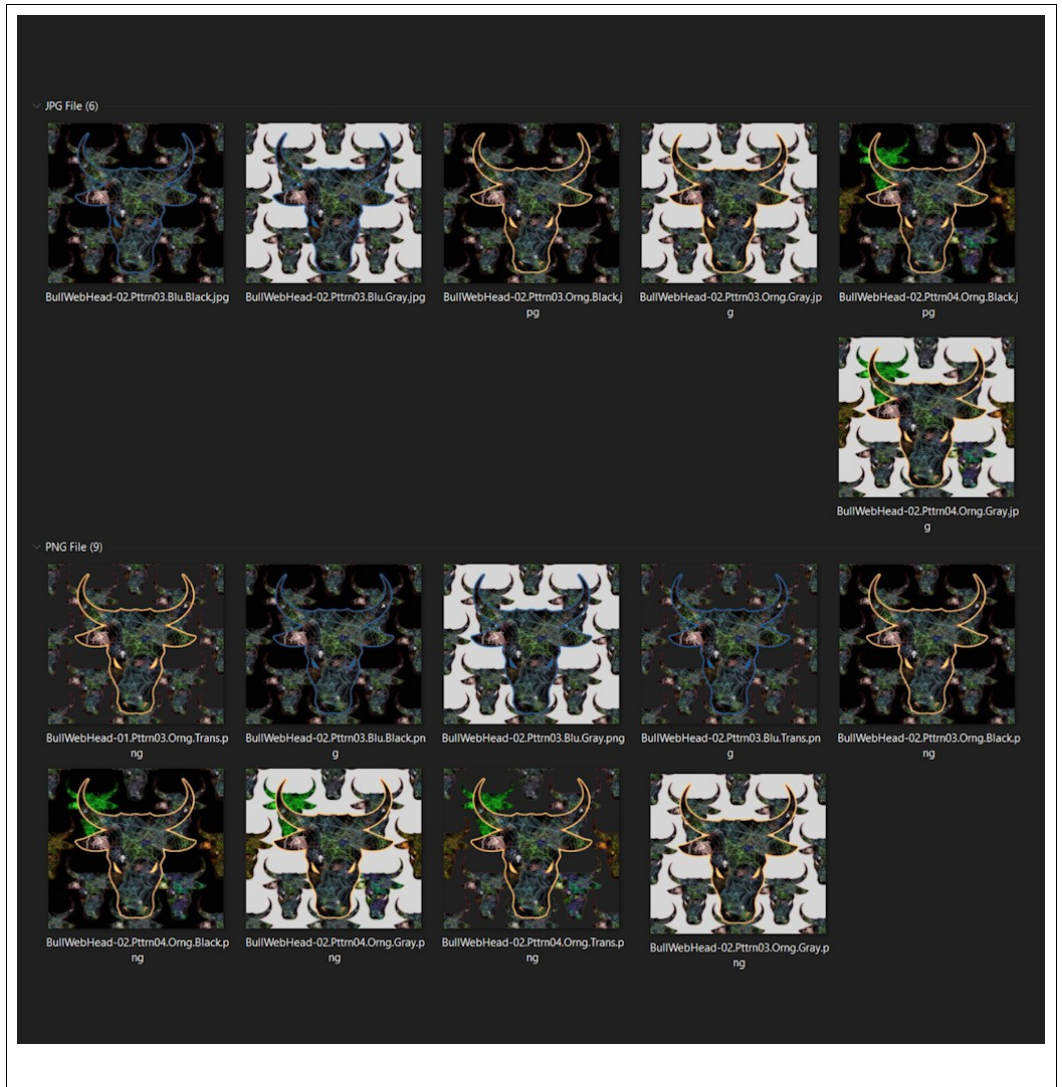

INFORMATION

Additional information at <http://thunderchild.net>.

A silhouette of the Head filled with spider webs and spiders. Each spider and web are hand drawn and then digitized. The head silhouette is used to layout the webs and spiders separately for each group of heads This is a repeating pattern with single large image in front of multiple copes in the background with color modifications on some.

Each group has a set of backgrounds, generally a transparent, black and gray. One or more repeating pattern layouts are available. The full selections of available textures are in-world at the Milda Region location. Set-1 contains the repeating pattern with a single head in the middle and quarters in each corner.

The transparent images are best for materials that you can change the background color independently on. These are used in their full size for RL clothing at RedBubble.com, Society6.com and other sites.